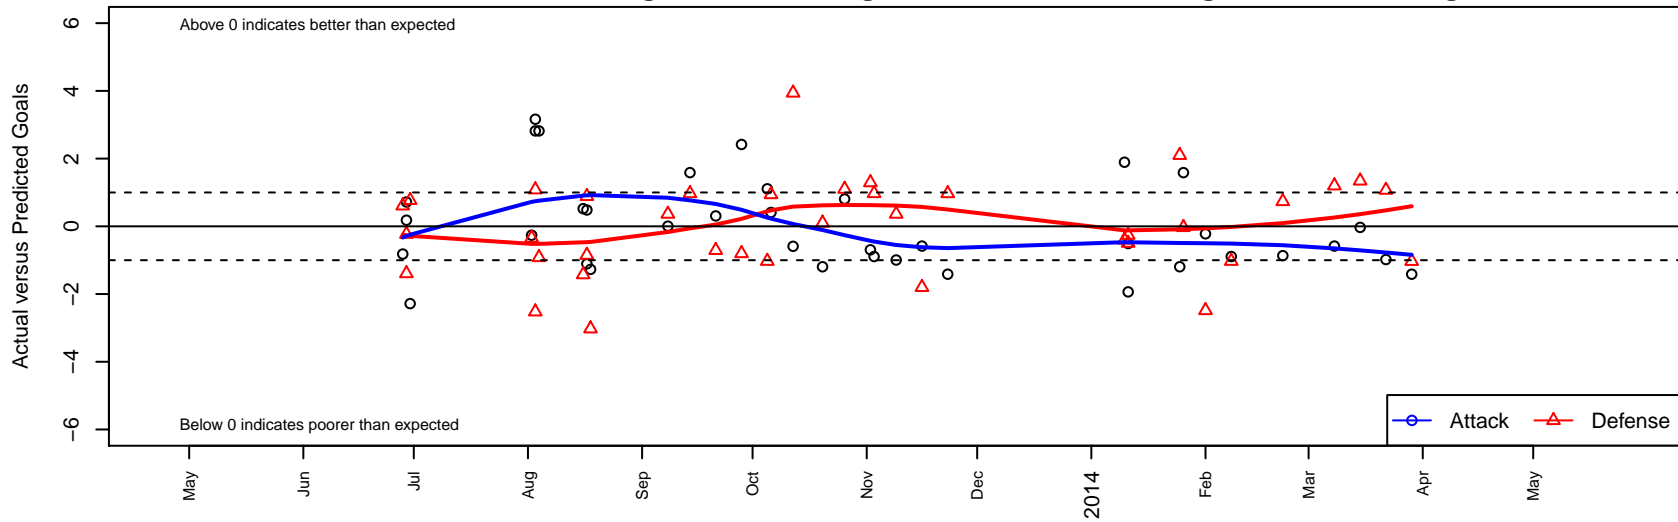

FWFC Blue G02
Dots are actual minus expected GF (blue circles) and GA (red triangles).
Blue line is smoothed change in attack strength. Red is smoothed change in defense strength.